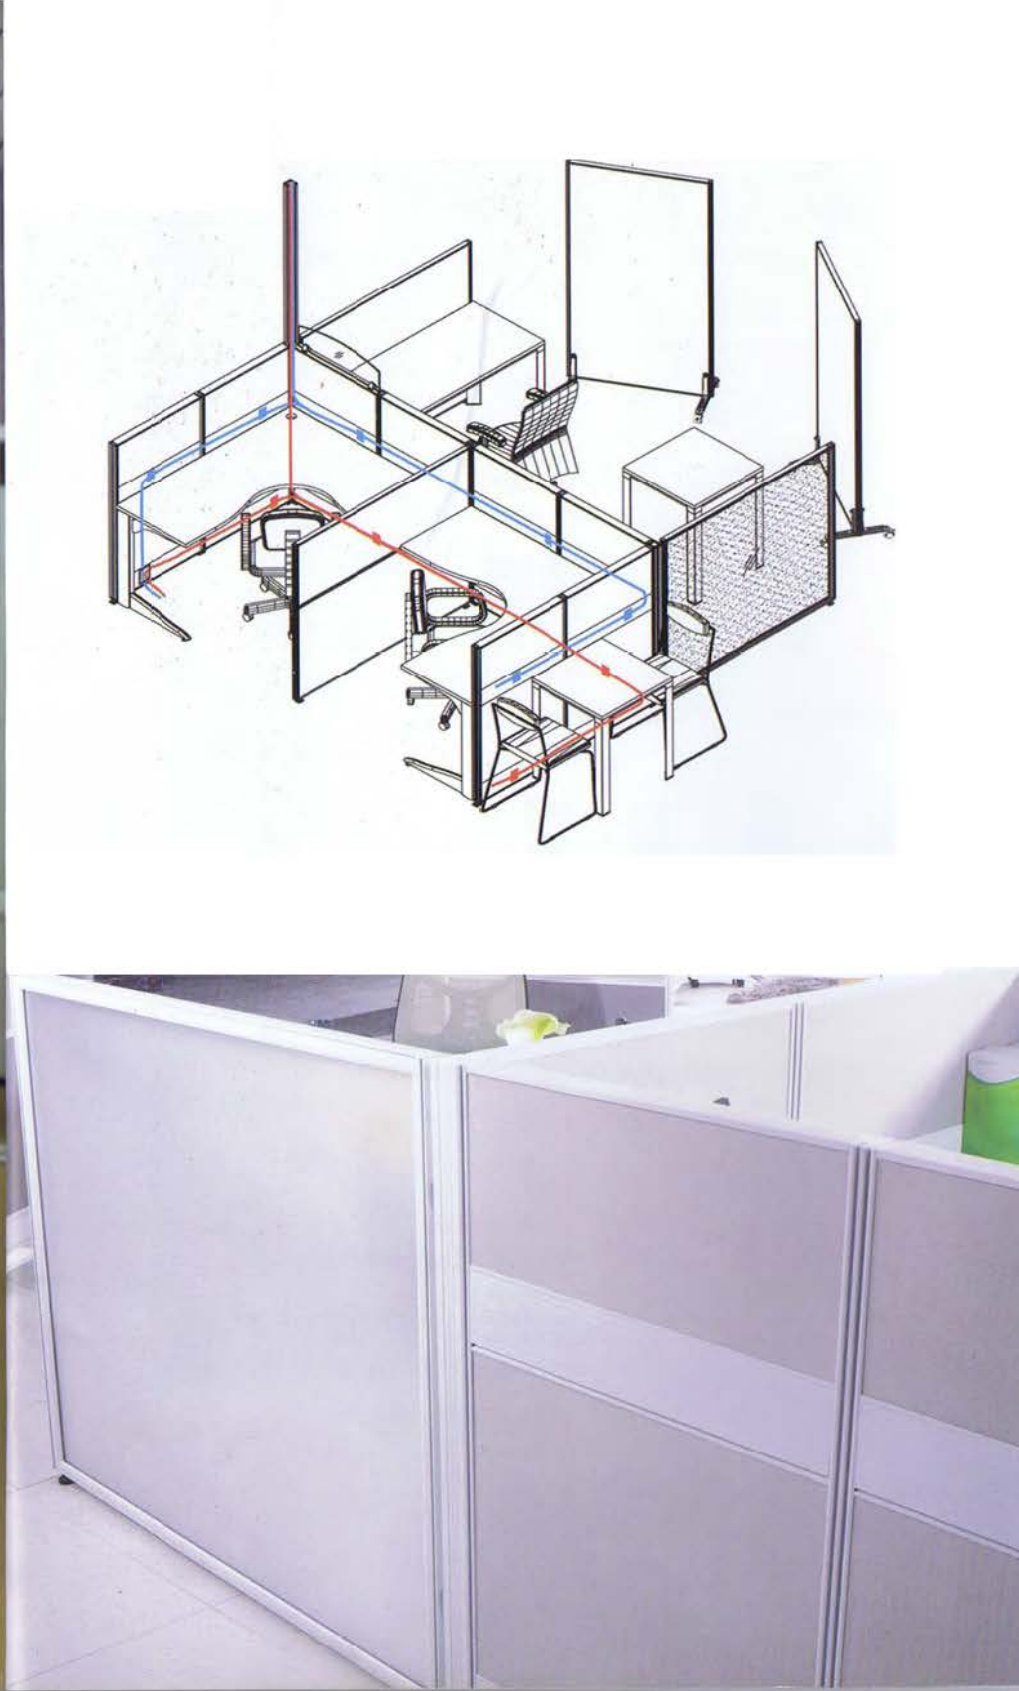

Available Finishes Colors

Technical List

WORKSTATION

WORKSTATION FURNITURE

T10 Model - Double Panel & T3 Model - Single Panel

Standard Panel Size

Height: 120 - 165cm
Width: 50 - 60 - 80 - 100 - 120 - 160cm

How to read the technical list