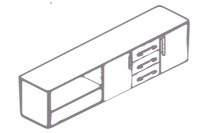

EXCUTIVE FURNITURE
Royal Model

Desk with Cabinet Extension	Dimension	Code
-----------------------------	-----------	------

180 X 90 X 73cm	Royal 180 L/R
200 X 90 X 73cm	Royal 200 L/R
220 X 90 X 73cm	Royal 220 L/R

Cabinet Detotes

200 X 56 X 80cm

Mobile Pedestal

Two Drawer	
58 X 43 X 55cm	FP 2
Three Drawer	
58 X 43 X 55cm	FP 3

Coffee Table

Small Coffee Table	
50 X 50 X 45cm	MCS 5

Larg Coffee Table	
100 X 50 X 45cm	MCL 10